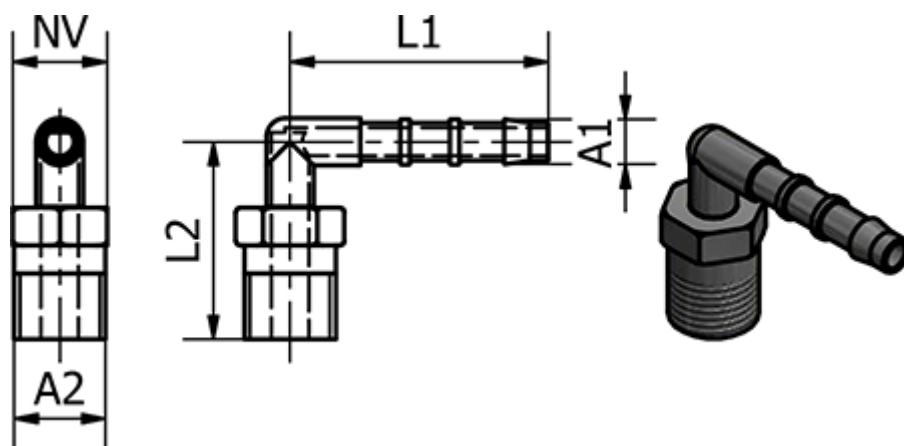

Article number: 58632353

Description: Tube Connector 32.353, Ø10 - R 3/8"  
Angle

## Measures

Ext. hose diameter A1	= 10
L1	= 30
L2	= 38
NV	= 17
Thread A2	= R 3/8"